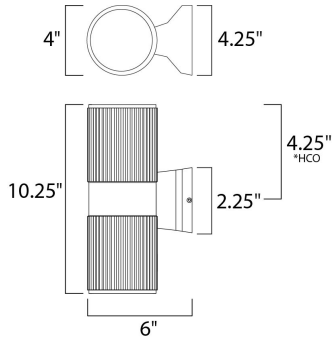

PRODUCT DESCRIPTION

Indirect exterior lighting not only provides illumination where you want it but also highlights the building structure for a beautiful architectural effect. Our collection of up and down lighting fixtures are available in both Architectural Bronze and Brushed Aluminum. They are also available in both Incandescent and LED. The fixtures are sealed with screw lenses that are water tight and allows, for the use of standard light bulbs.

MEASUREMENTS

DIMENSION : 4" W x 10.25" H x 6" Ext
BACK PLATE : 4.25" W x 2.25" H x 4.25" HCO
HANGING WEIGHT : 2.93 lb

LAMPING

INPUT VOLTAGE : 120V
BULB : 2 x 50W Incandescent E26 Medium , 100W Total
BULB INCLUDED : (Not Included)
DIMMABLE : Yes
LIGHTING_DIRECTION : Up/Down

FINISHES OPTION

- Architectural Bronze (ABZ)
- Brushed Aluminum (AL)

MATERIAL

Aluminum

RATINGS

cETLus
Wet Location

ADDITIONAL

INSTALL UP/DOWN: All
OPERATING TEMPERATURE:
-20°C (-4°F), 40°C (104°F)

Always consult a qualified electrician before installing any lighting product.