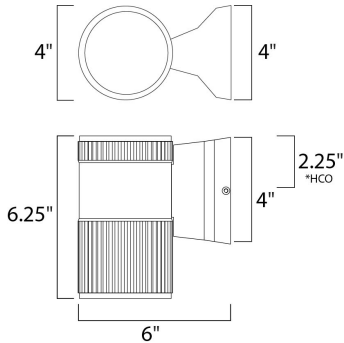

PRODUCT DESCRIPTION

Indirect exterior lighting not only provides illumination where you want it but also highlights the building structure for a beautiful architectural effect. Our collection of up and down lighting fixtures are available in both Architectural Bronze and Brushed Aluminum. They are also available in both Incandescent and LED. The fixtures are sealed with screw lenses that are water tight and allows, for the use of standard light bulbs.

MEASUREMENTS

DIMENSION : 4" W x 6.25" H x 6" Ext
BACK PLATE : 4" W x 4" H x 2.25" HCO
HANGING WEIGHT : 1.54 lb

LAMPING

BULB : 1 x 50W Incandescent R20 MB , 50W Total
BULB INCLUDED : (Not Included)
DIMMABLE :

FINISHES OPTION

Brushed Aluminum

RATINGS

Wet Location
DARKSKY

ADDITIONAL

OPERATING TEMPERATURE:
-20°C (-4°F), 40°C (104°F)

Always consult a qualified electrician before installing any lighting product.