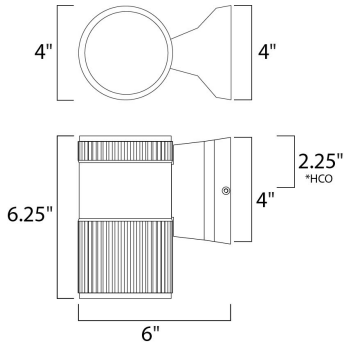

PRODUCT DESCRIPTION

Indirect exterior lighting not only provides illumination where you want it but also highlights the building structure for a beautiful architectural effect. Our collection of up and down lighting fixtures are available in both Architectural Bronze and Brushed Aluminum. They are also available in both Incandescent and LED. The fixtures are sealed with screw lenses that are water tight and allows, for the use of standard light bulbs.

MEASUREMENTS

DIMENSION : 4" W x 6.25" H x 6" Ext
BACK PLATE : 4" W x 4" H x 2.25" HCO
HANGING WEIGHT : 1.54 lb

LAMPING

BULB : 1 x 50W Incandescent R20 MB , 50W Total
BULB INCLUDED : (Not Included)
DIMMABLE :

FINISHES OPTION

- Architectural Bronze
- Brushed Aluminum

GLASS

Clear and Frosted 93

RATINGS

Wet Location
DARKSKY

ADDITIONAL

OPERATING TEMPERATURE:
-20°C (-4°F), 40°C (104°F)

Always consult a qualified electrician before installing any lighting product.