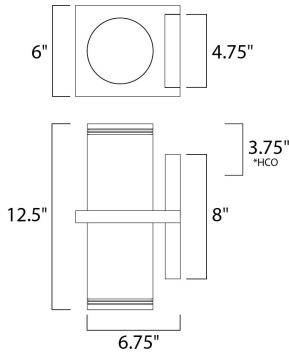

PRODUCT DESCRIPTION

Indirect exterior lighting not only provides illumination where you want it but also highlights the building structure for a beautiful architectural effect. Our collection of up and down lighting fixtures are available in both Architectural Bronze and Brushed Aluminum. They are also available in both Incandescent and LED. The fixtures are sealed with screw lenses that are water tight and allows, for the use of standard light bulbs.

MEASUREMENTS

DIMENSION : 6" W x 12.5" H x 6.75" Ext
BACK PLATE : 4.75" W x 8" H x 3.75" HCO
HANGING WEIGHT : 5.94 lb

LAMPING

BULB : 2 x 75W Incandescent R30 MB , 75W Total
BULB INCLUDED : (Not Included)
DIMMABLE :
LIGHTING_DIRECTION : Both

FINISHES OPTION

- Architectural Bronze
- Brushed Aluminum

RATINGS

Wet Location

ADDITIONAL

OPERATING TEMPERATURE:
-20°C (-4°F), 40°C (104°F)

Always consult a qualified electrician before installing any lighting product.