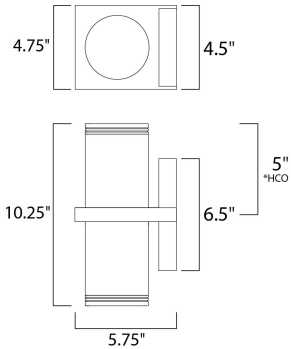

PRODUCT DESCRIPTION

Indirect exterior lighting not only provides illumination where you want it but also highlights the building structure for a beautiful architectural effect. Our collection of up and down lighting fixtures are available in both Architectural Bronze and Brushed Aluminum. They are also available in both Incandescent and LED. The fixtures are sealed with screw lenses that are water tight and allows, for the use of standard light bulbs.

MEASUREMENTS

DIMENSION : 4.75" W x 10.25" H x 5.75" Ext
BACK PLATE : 4.5" W x 6.5" H x 5" HCO
HANGING WEIGHT : 3.74 lb

LAMPING

BULB : 2 x 50W Incandescent E26 Medium R20 , 100W Total
BULB INCLUDED : (Not Included)
DIMMABLE :
LIGHTING_DIRECTION : Both

FINISHES OPTION

- Architectural Bronze
- Brushed Aluminum

RATINGS

Wet Location

ADDITIONAL

OPERATING TEMPERATURE:
-20°C (-4°F), 40°C (104°F)

Always consult a qualified electrician before installing any lighting product.