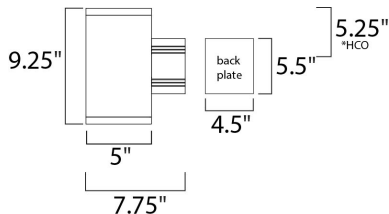

PRODUCT DESCRIPTION

Indirect exterior lighting not only provides illumination where you want it but also highlights the building structure for a beautiful architectural effect. Our collection of up and down lighting fixtures are available in both Architectural Bronze and Brushed Aluminum. They are also available in both Incandescent and LED. The fixtures are sealed with screw lenses that are water tight and allows, for the use of standard light bulbs.

MEASUREMENTS

DIMENSION : 5" W x 9.25" H x 7.75" Ext
BACK PLATE : 4.5" W x 5.5" H x 5.25" HCO
HANGING WEIGHT : 3.99 lb

LAMPING

INPUT VOLTAGE : 120V
BULB : 1 x 75W Incandescent E26 Medium , 75W Total
BULB INCLUDED : (Not Included)
DIMMABLE : Yes

FINISHES OPTION

- Architectural Bronze (ABZ)
- Brushed Aluminum (AL)

MATERIAL

Aluminum + Glass

RATINGS

cETLus
Wet Location
DARKSKY

ADDITIONAL

INSTALL UP/DOWN: Down
OPERATING TEMPERATURE:
-20°C (-4°F), 40°C (104°F)

Always consult a qualified electrician before installing any lighting product.