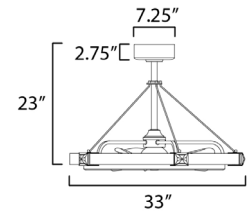

Indoor | DC Motor | ABS Blades | Wi-Fi Enabled | White Tunable | Dimmable

61019

**FCT6100WT**  
(Included)

61019	LAMPING	DIMENSIONS	ENERGY INFO AT HIGH SPEED	DOWNRODS
	30W PCB LED <b>COLOR TEMP:</b> 2700-4000K, <b>CRI:</b> 90+ <b>LUMENS:</b> 1m 2220 DELIVERED	33" D x 23" H <b>BLADES:</b> 3 x 10.6"	<b>AIRFLOW:</b> 2600 CFM <b>AIRFLOW EFFECIENCY:</b> 95 CFM / W <b>ELECTRICITY USE:</b> 27.3W	12" (FRD0112) 18" (FRD0118) 24" (FRD0124) 30" (FRD0130) 36" (FRD0136)