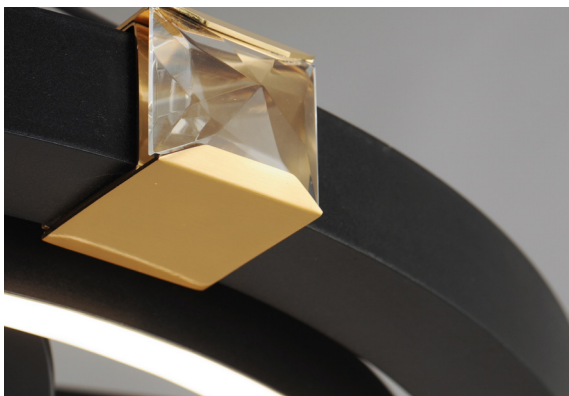

BLADES

MATERIAL: ABS
PITCH: 30°

Includes:
15" Downrod

Always consult a qualified electrician before installing any lighting product.