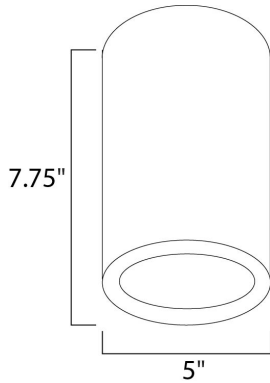

MEASUREMENTS

DIMENSION : 5" W x 7.75" H x 5" Ext
 HANGING WEIGHT : 1.76 lb

LAMPING

BULB : 1 x 75W Incandescent R30 MB , 75W Total
 BULB INCLUDED : (Not Included)
 DIMMABLE :

FINISHES OPTION

 Brushed Aluminum (AL)