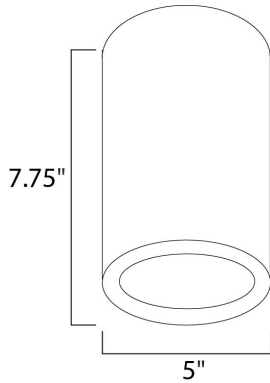

FINISHES OPTION

-  Architectural Bronze
-  Brushed Aluminum

RATINGS

Wet Location
DARKSKY

ADDITIONAL

OPERATING TEMPERATURE:
-20°C (-4°F), 40°C (104°F)

MEASUREMENTS

DIMENSION : 5" W x 7.75" H x 5" Ext
HANGING WEIGHT : 1.76 lb

LAMPING

BULB : 1 x 75W Incandescent R30 MB , 75W Total
BULB INCLUDED : (Not Included)
DIMMABLE :

Always consult a qualified electrician before installing any lighting product.

WESTERN DISTRIBUTION CENTER (HEADQUARTER)
253 NORTH VINELAND AVE | CITY OF INDUSTRY, CA 91746
EASTERN DISTRIBUTION CENTER
4200 SHIRLEY DR. | ATLANTA, GA 30336
P. 626.956.4200 | F. 626.956.4225 | maximlighting.com