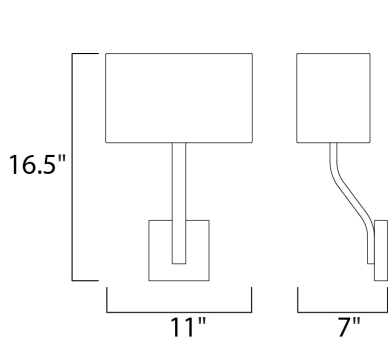

MEASUREMENTS

DIMENSION : 11" W x 16.5" H x 7" Ext
 MAX OAH : 4.5" W x 4.5" H
 HANGING WEIGHT : 2.29 lb

LAMPING

INPUT VOLTAGE : 120V
 LUMENS : 800 Rated
 BULB : 1 x 9W LED LED , 9W Total
 BULB INCLUDED : (Included)
 DIMMABLE : Electronic Low Voltage (ELV)
 CRI : 90+ CRI
 COLOR_TEMP : 3000K