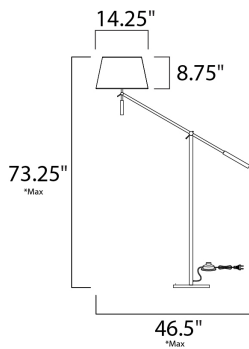

FINISHES OPTION

 Polished Chrome (PC)

MATERIAL

Steel, Fabric Shade

RATINGS

cETLus
Dry Location

ADDITIONAL

ADJUSTABLE
OPERATING TEMPERATURE:
-20°C (-4°F), 40°C (104°F)

*max overall height

MEASUREMENTS

DIMENSION : 46.5" L x 14.25" W x 48" H
 MAX OAH : 73.25" OAH x 9.8" W
 HANGING WEIGHT : 15.87 lb

LAMPING

INPUT VOLTAGE : 120V
 LUMENS : 1,120 Rated
 BULB : 1 x 16W LED E26 Medium , 16W Total
 BULB INCLUDED : (Included)
 DIMMABLE : Electronic Low Voltage (ELV)
 CRI : 90+ CRI
 COLOR_TEMP : 3000K