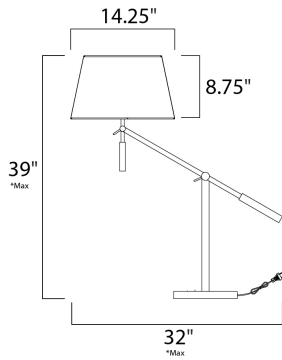

*max overall height

MEASUREMENTS

DIMENSION : 32" L x 14.25" W x 28" H
 MAX OAH : 39" OAH x 8.6" W
 HANGING WEIGHT : 14.55 lb

LAMPING

INPUT VOLTAGE : 120V
 LUMENS : 1,120 Rated
 BULB : 1 x 16W LED E26 Medium , 16W Total
 BULB INCLUDED : (Included)
 DIMMABLE : Electronic Low Voltage (ELV)
 CRI : 90+ CRI
 COLOR_TEMP : 3000K