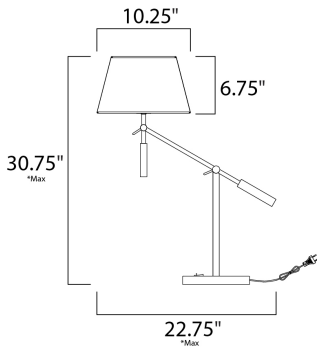

*max overall height

MEASUREMENTS

DIMENSION : 22.75" L x 10.25" W x 19.75" H
 MAX OAH : 30.75" OAH
 HANGING WEIGHT : 11.02 lb

LAMPING

INPUT VOLTAGE : 120V
 LUMENS : 600 Rated
 BULB : 1 x 9W LED GU24 , 9W Total
 BULB INCLUDED : (Included)
 DIMMABLE : Electronic Low Voltage (ELV)
 CRI : 90+ CRI
 COLOR_TEMP : 3000K