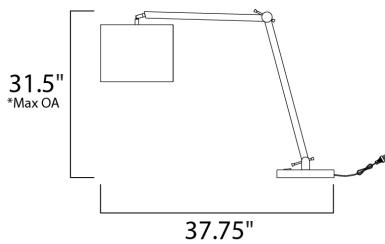

*max overall height

MEASUREMENTS

DIMENSION : 46" L x 11" W x 19" H
 MAX OAH : 31.5" OAH x 8.63" W
 HANGING WEIGHT : 18.96 lb

LAMPING

INPUT VOLTAGE : 120V
 LUMENS : 1,120 Rated
 BULB : 1 x 16W LED E26 Medium , 16W Total
 BULB INCLUDED : (Included)
 DIMMABLE : Electronic Low Voltage (ELV)
 CRI : 90+ CRI
 COLOR_TEMP : 3000K