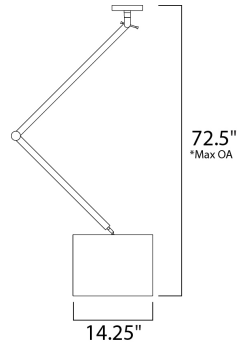

\*max overall height

**MEASUREMENTS**

DIMENSION : 63" L x 14.25" W x 35.5" H  
 MAX OAH : 72.5" OAH  
 HANGING WEIGHT : 7.28 lb

**LAMPING**

INPUT VOLTAGE : 120V  
 LUMENS : 1,120 Rated  
 BULB : 1 x 16W LED E26 Medium , 16W Total  
 BULB INCLUDED : (Included)  
 DIMMABLE : Electronic Low Voltage (ELV)  
 CRI : 90+ CRI  
 COLOR\_TEMP : 3000K