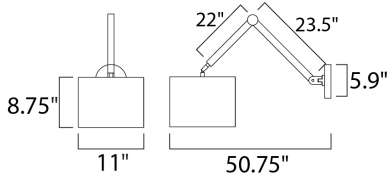

**MEASUREMENTS**

DIMENSION : 11" W x 8.75" H x 50.75" Ext  
 MAX OAH : 32.75" OAH x 5.9" W  
 HANGING WEIGHT : 5.29 lb

**LAMPING**

INPUT VOLTAGE : 120V  
 LUMENS : 1,120 Rated  
 BULB : 1 x 16W LED E26 Medium , 16W Total  
 BULB INCLUDED : (Included)  
 DIMMABLE : Electronic Low Voltage (ELV)  
 CRI : 90+ CRI  
 COLOR\_TEMP : 3000K