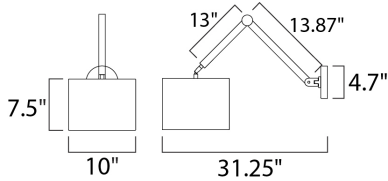

MEASUREMENTS

DIMENSION : 10" W x 7.5" H x 30.25" Ext
 MAX OAH : 20.5" OAH x 4.7" W
 HANGING WEIGHT : 3.75 lb

LAMPING

INPUT VOLTAGE : 120V
 LUMENS : 1,120 Rated
 BULB : 1 x 16W LED E26 Medium , 16W Total
 BULB INCLUDED : (Included)
 DIMMABLE : Electronic Low Voltage (ELV)
 CRI : 90+ CRI
 COLOR_TEMP : 3000K