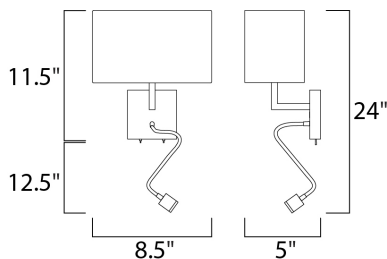

**MEASUREMENTS**

DIMENSION : 8.5" W x 24" H x 5" Ext  
 MAX OAH : 11.5" H  
 HANGING WEIGHT : 3.73 lb

**LAMPING**

INPUT VOLTAGE : 120V  
 LUMENS : 685 Rated  
 BULB : 2 x 9W LED GU24 + PCB , 9W Total  
 BULB INCLUDED : (Included)  
 DIMMABLE : No  
 CRI : 90+ CRI  
 COLOR\_TEMP : 3000K