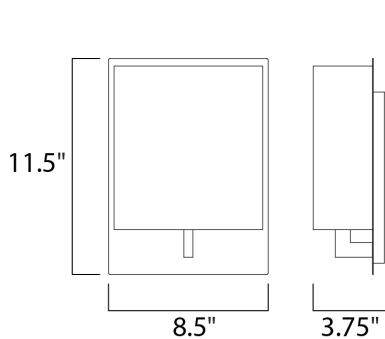

MEASUREMENTS

DIMENSION : 8.5" W x 11.5" H x 3.75" Ext
 MAX OAH : 6.6" W x 9" H
 HANGING WEIGHT : 3.73 lb

LAMPING

INPUT VOLTAGE : 120V
 LUMENS : 800 Rated
 BULB : 1 x 9W LED GU24 , 9W Total
 BULB INCLUDED : (Included)
 DIMMABLE : Electronic Low Voltage (ELV)
 CRI : 90+ CRI
 COLOR_TEMP : 3000K