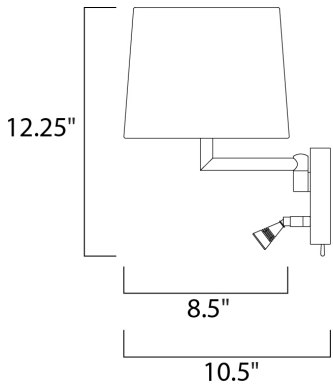

MEASUREMENTS

DIMENSION : 8.5" W x 12.25" H x 10.5" Ext
 MAX OAH : 4.5" W x 5" H
 HANGING WEIGHT : 2.05 lb

LAMPING

INPUT VOLTAGE : 120V
 LUMENS : 685 Rated
 BULB : 2 x 10W LED GU24 + PCB , 10W Total
 BULB INCLUDED : (Included)
 DIMMABLE : No
 CRI : 80+ CRI
 COLOR_TEMP : 3000K