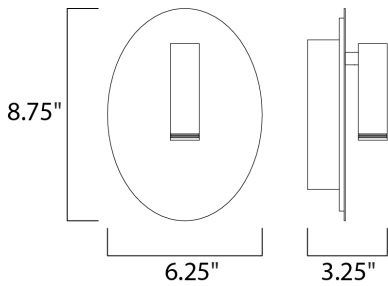

**MEASUREMENTS**

DIMENSION : 6.25" W x 10" H x 6" Ext  
 HANGING WEIGHT : 2.01 lb

**LAMPING**

INPUT VOLTAGE : 120V  
 LUMENS : 860 Rated  
 BULB : 2 x 15W LED PCB Integrated , 15W Total  
 BULB INCLUDED : (Integrated)  
 DIMMABLE : No  
 CRI : 80+ CRI  
 COLOR\_TEMP : 3000K  
 LIGHTING\_DIRECTION : Directional