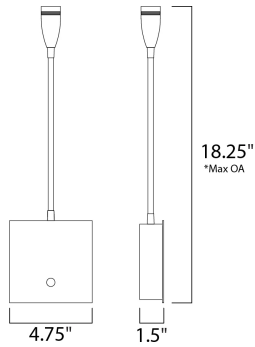

\*max overall height

**MEASUREMENTS**

DIMENSION : 3.75" W x 17.75" H x 1.5" Ext  
 MAX OAH : 17.75" OAH x 4.3" W x 4.3" H  
 HANGING WEIGHT : 1.16 lb

**LAMPING**

INPUT VOLTAGE : 120V  
 LUMENS : 145 Rated  
 BULB : 1 x 3W LED PCB Integrated , 3W Total  
 BULB INCLUDED : (Integrated)  
 DIMMABLE : No  
 CRI : 80+ CRI  
 COLOR\_TEMP : 3000K  
 LIGHTING\_DIRECTION : Directional