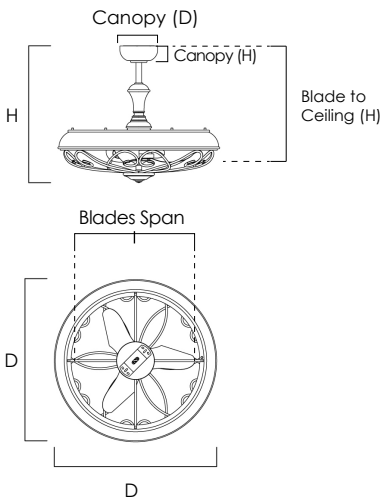

MEASUREMENTS

DIMENSIONS : 30.25"D x 25.75"H
 CANOPY : 7"D x 2.75"H
 HANGING WEIGHT : 36.63 lb
 BLADE : 3 Blades with 22" span
 BLADE PITCH : Varying
 BLADE TO CEILING : 17.25"H

LAMPING

INPUT VOLTAGE : 120V
 LUMENS : 3936 Rated (2000 Del.)
 BULBS : 46W PCB LED (Integrated)
 DIMMABLE : Yes
 CRI : 80+
 COLOR TEMP : 3000K
 MOTOR TYPE : DC Motor

AIRFLOW

SPEEDS : 6
 AIRFLOW CFM : 5057
 ELECTRICITY USE : 31.90W
 AIRFLOW EFFICIENCY: 158.5

FINISHES OPTIONS:

Driftwood / Iron Ore (DWIO)

MATERIAL:

Steel
 Polypropylene Fan Blades
 Polyresin
 Aluminum

INCLUDES

- Wall Mountable Remote Control
- 1 x 13.375" Downrod

DOWNROD OPTIONS

- 18" (FRD0118IO)
- 24" (FRD0124IO)
- 30" (FRD0130IO)
- 36" (FRD0136IO)

RATINGS:

ETL cETL
 Damp Location
 Title 20

ADDITIONAL:

RATED LIFE: 35,000 Hours
 OPERATING TEMP: -20° C (-4°), 40° C (104° F)
 LIGHTING DIRECTION: Down