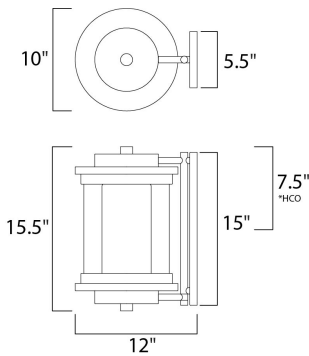

PRODUCT DESCRIPTION

MEASUREMENTS

DIMENSION : 10" W x 15.5" H x 12" Ext
BACK PLATE : 5.5" W x 15" H x 7.5" HCO
HANGING WEIGHT : 11 lb

LAMPING

INPUT VOLTAGE : 120V
BULB : 1 x 60W Incandescent E26 Medium , 60W Total
BULB INCLUDED : (Not Included)
DIMMABLE : Yes

FINISHES OPTION

Anthracite (AR)

GLASS

Clear and Frosted CLFT

MATERIAL

Aluminum

RATINGS

cETLus
Wet Location

ADDITIONAL

OPERATING TEMPERATURE:
-20°C (-4°F), 40°C (104°F)

Always consult a qualified electrician before installing any lighting product.