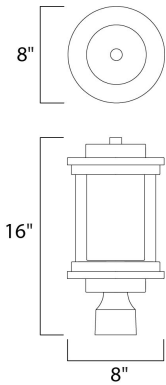

**PRODUCT DESCRIPTION**

**MEASUREMENTS**

DIMENSION : 8" L x 8" W x 16" H  
 HANGING WEIGHT : 5.89 lb

**LAMPING**

INPUT VOLTAGE : 120V  
 BULB : 1 x 60W Incandescent E26 Medium , 60W Total  
 BULB INCLUDED : (Not Included)  
 DIMMABLE : Yes