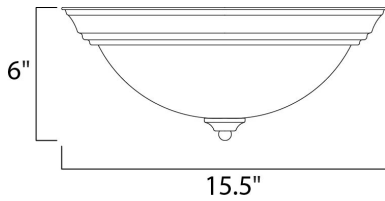

**MEASUREMENTS**

DIMENSION : 15.5" W x 6" H  
 HANGING WEIGHT : 4.19 lb

**LAMPING**

INPUT VOLTAGE : 120V  
 BULB : 3 x 60W Incandescent E26 Medium , 180W Total  
 BULB INCLUDED : (Not Included)  
 DIMMABLE : Standard