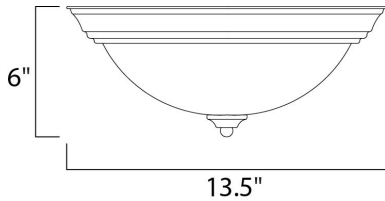

MEASUREMENTS

DIMENSION : 13.5" W x 6" H
 HANGING WEIGHT : 2.87 lb

LAMPING

INPUT VOLTAGE : 120V
 BULB : 2 x 75W Incandescent E26 Medium , 150W Total
 BULB INCLUDED : (Not Included)
 DIMMABLE : Standard

FINISHES OPTION