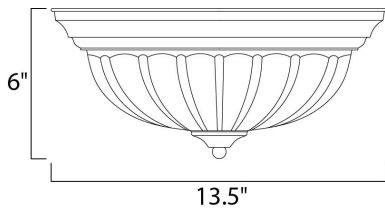

**MEASUREMENTS**

DIMENSION : 13.5" L x 13.5" W x 6" H  
 HANGING WEIGHT : 2.73 lb

**LAMPING**

INPUT VOLTAGE : 120V  
 BULB : 2 x 60W Incandescent E26 Medium , 120W Total  
 BULB INCLUDED : (Not Included)  
 DIMMABLE : Yes