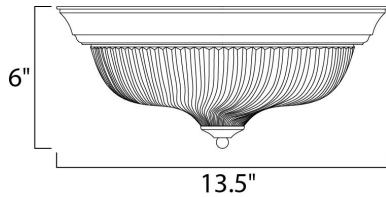

MEASUREMENTS

DIMENSION : 13.5" W x 6" H
 HANGING WEIGHT : 2.65 lb

LAMPING

INPUT VOLTAGE : 120V
 BULB : 2 x 60W Incandescent E26 Medium , 120W Total
 BULB INCLUDED : (Not Included)
 DIMMABLE : Standard

FINISHES OPTION