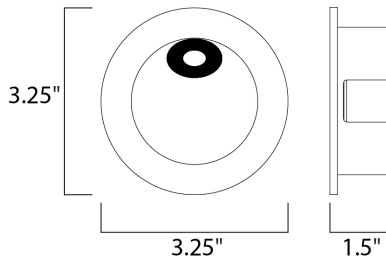

MEASUREMENTS

DIMENSION : 3.25" W x 3.25" H x 1.5" Ext
 HANGING WEIGHT : 0.44 lb

LAMPING

INPUT VOLTAGE : 120V
 LUMENS : 180 Rated (71 Del.)
 BULB : 1 x 2W LED PCB Integrated , 2W Total
 BULB INCLUDED : (Integrated)
 DIMMABLE : Triac CL
 CRI : 80+ CRI
 COLOR_TEMP : 3000K