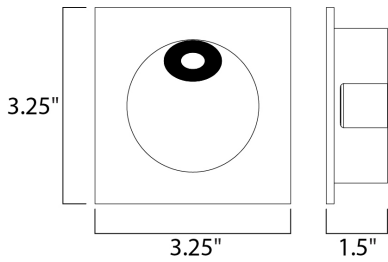

MEASUREMENTS

DIMENSION : 3.25" W x 3.25" H x 1.5" Ext
 HANGING WEIGHT : 0.44 lb

LAMPING

INPUT VOLTAGE : 120V
 LUMENS : 180 Rated (71 Del.)
 BULB : 1 x 2W LED PCB Integrated , 2W Total
 BULB INCLUDED : (Integrated)
 DIMMABLE : Triac CL
 CRI : 80+ CRI
 COLOR_TEMP : 3000K