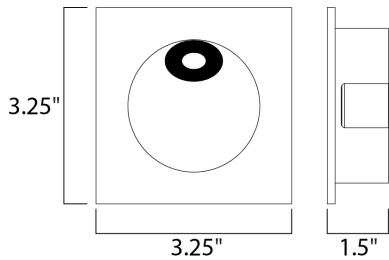

MEASUREMENTS

DIMENSION : 3.25" W x 3.25" H x 1.5" Ext
 HANGING WEIGHT : 0.44 lb

LAMPING

INPUT VOLTAGE : 120V
 LUMENS : 180 Rated (71 Del.)
 BULB : 1 x 2W LED PCB Integrated , 2W Total
 BULB INCLUDED : (Integrated)
 DIMMABLE : Triac CL
 CRI : 80+ CRI
 COLOR_TEMP : 3000K