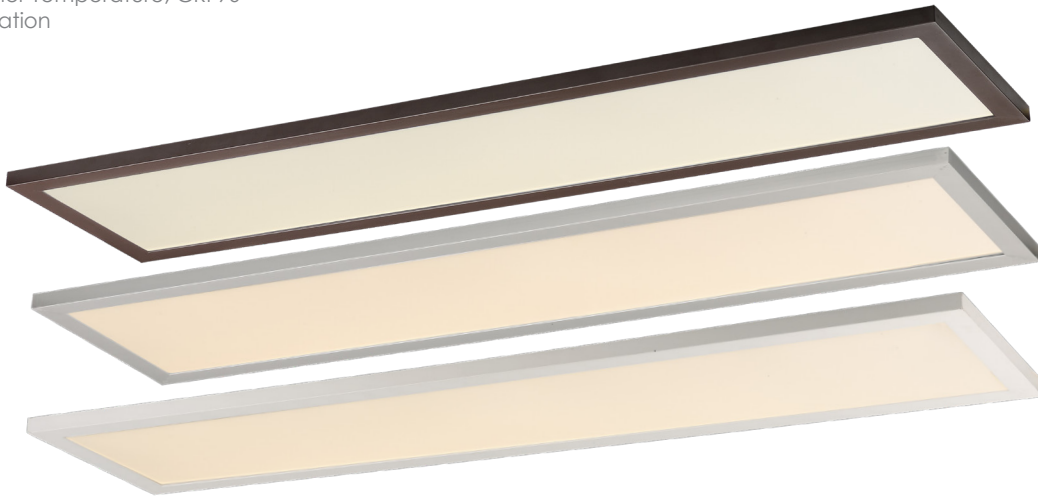

SKY 48" I FLUSH MOUNT

57764 | 57774

- ETL/cETL IP65
- 120-277V Input
- Dimmability Options: ELV
- Finish Options: White, Bronze, Brushed Aluminium
- Suitable for Closets according to NEC Section 410.8 & 410.16
- LED 3000K/4000K Color Temperature, CRI 90+
- Suitable for Wet Location
- Energy Star

Job Name : _____
Job Type : _____
Quantity : _____
Comments : _____

PRODUCT DESCRIPTION

Sky makes large scale edge lit LED flush mount easy for both residential and commercial uses. With a user-friendly mounting bracket and integrated driver, this product lends itself to quick installations. High powered LED modules with 120-277V capability with your choice of dimming and classic finishes to suit any setting.

MEASUREMENT

DIMENSIONS : 48"L x 11.75"W x 0.75"H
HANGING WEIGHT : 13.01 lb

LAMPING

INPUT VOLTAGE : 120-277V
LUMENS : 3600
BULB : 45W PCB LED (Integrated)
DIMMABLE : Dimmable with ELV Dimmer at 120V
CRI : 90+

Model	Color Temp.
57764	3000K
57774	4000K

FINISHES OPTIONS:

- White (WT)
- Bronze (BZ)
- Brushed Aluminium (AL)

*57774 is only stocked in WT (White finish).
Other finishes accepted by request,
MOQ may apply.