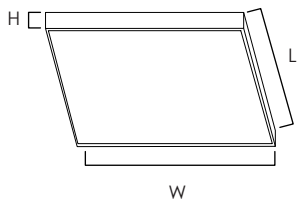

TRIM I FLUSH MOUNT

57665 | 57667 | 57668 | 57669 | 57675

- Die Cast Aluminum
- Size options between 4.75", 6.25", 8.5", 10.5 and 15"
- Ultra-thin 1/2" height with less than 1/4" trim
- Available in 3000k (Made-to-order Color Temperatures available)
- Suitable for Closets according to NEC Section 410.8 & 410.16
- Available in White (WT), Black (BK), Polished Chrome (PC) and Satin Nickel (SN)
- Dimmable with Triac and ELV Dimmers
- Easy to install: fits in 3-0 and 4-0 Outlet Box (pancake and mud ring acceptable)
- Pendant light accessory available (sold separately, * Not compatible with 57675 or 57670)
- Suitable for Wet Location, for use on ceilings outdoor and above showers
- ETL/cETL IP65

MEASUREMENTS

MODEL DIMENSION

57665	4.75"W x 0.75"H x 4.75"L
57667	6.25"W x 0.75"H x 6.25"L
57668	8.5"W x 0.75"H x 8.5"L
57669	10.5"W x 0.75"H x 10.5"L
57675	15"W x 1.5"H x 15"L

WIRE LENGTH

8"L
8"L
8"L
8"L
8"L

57600	2.25"W x 10.75"H x 2.25"L, 120"OAH	120"L
-------	------------------------------------	-------

LAMPING

MODEL	BULB TYPE	CRI	COL TEMP.	LUMENS	RATED DEL	DIMMABLE	INPUT
57665	12.5W PCB LED (Integrated)	90+	3000K	920	875	Triac CL	120V
57667	15W PCB LED (Integrated)	90+	3000K	1100	1050	Triac CL	120V
57668	18W PCB LED (Integrated)	90+	3000K	1280	1260	Triac CL	120V
57669	20W PCB LED (Integrated)	90+	3000K	1450	1400	Triac CL	120V
57675	25W PCB LED (Integrated)	90+	3000K	2250	1750	Triac CL	120V