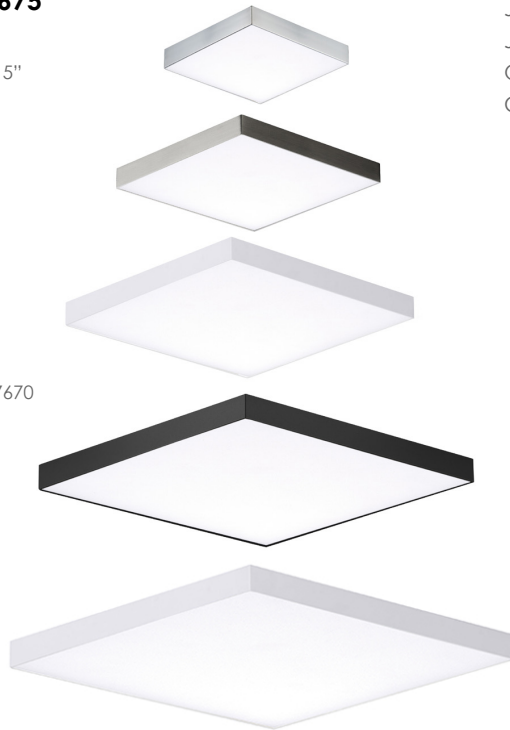

TRIM I FLUSH MOUNT

57665 | 57667 | 57668 | 57669 | 57675

- Die Cast Aluminum
- Size options between 4.75", 6.25", 8.5", 10.5 and 15"
- Ultra-thin 1/2" height with less than 1/4" trim
- Available in 3000k (Made-to-order Color Temperatures available)
- Suitable for Closets according to NEC Section 410.8 & 410.16
- Available in White (WT), Black (BK), Polished Chrome (PC) and Satin Nickel (SN)
- Dimmable with Triac and ELV Dimmers
- Easy to install: fits in 3-0 and 4-0 Outlet Box (pancake and mud ring acceptable)
- Pendant light accessory available (sold separately, * Not compatible with 57675 or 57670)
- Suitable for Wet Location, for use on ceilings outdoor and above showers
- ETL/cETL IP65

Job Name : _____
 Job Type : _____
 Quantity : _____
 Comments : _____

57600
PENDANT ACCESSORY
 (sold separately, fixture not included)

PRODUCT DESCRIPTION

Thin discs of evenly illuminated LED create the impression of recessed lighting. The die-cast aluminum housings are available in White, Black, Satin Nickel, and Polished Chrome all with a thoughtfully recessed White polycarbonate diffuser. High efficiency and good color rendering make this a perfect choice for your next project. Use the optional pendant adapter to convert any size to a hanging fixture.

MEASUREMENTS

MODEL DIMENSION

57665	4.75"W x 0.75"H x 4.75"L
57667	6.25"W x 0.75"H x 6.25"L
57668	8.5"W x 0.75"H x 8.5"L
57669	10.5"W x 0.75"H x 10.5"L
57675	15"W x 1.5"H x 15"L

WIRE LENGTH

8"L
8"L
8"L
8"L
8"L

57600	2.25"W x 10.75"H x 2.25"L, 120"OAH	120"L
-------	------------------------------------	-------

LAMPING

MODEL	BULB TYPE	CRI	COL TEMP.	LUMENS	RATED DEL	DIMMABLE	INPUT
57665	12.5W PCB LED (Integrated)	90+	3000K	920	875	Triac CL	120V
57667	15W PCB LED (Integrated)	90+	3000K	1100	1050	Triac CL	120V
57668	18W PCB LED (Integrated)	90+	3000K	1280	1260	Triac CL	120V
57669	20W PCB LED (Integrated)	90+	3000K	1450	1400	Triac CL	120V
57675	25W PCB LED (Integrated)	90+	3000K	2250	1750	Triac CL	120V