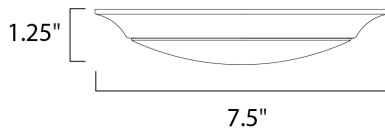

PRODUCT DESCRIPTION

This very compact LED flush mount directly installs on any 4" junction box and gives the look of a recessed trim. Constructed of Die Cast Aluminum, the Diverse luminaire is dimmable and also approved for wet or damp locations so it can be used in virtually any ceiling application, including showers.

MEASUREMENTS

DIMENSION : 7.5" L x 7.5" W x 1.25" H
 HANGING WEIGHT : 0.57 lb

LAMPING

INPUT VOLTAGE : 120V
 LUMENS : 1,050 Rated (950 Del.)
 BULB : 1 x 15W LED PCB , 15W Total
 BULB INCLUDED : (Integrated)
 DIMMABLE : Triac
 CRI : 80+ CRI
 COLOR_TEMP : 3000K