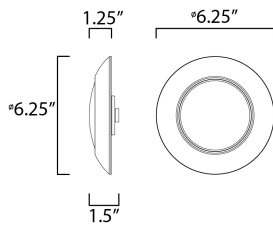

PRODUCT DESCRIPTION

This very compact LED flush mount directly installs on any 4" junction box and gives the look of a recessed trim. Constructed of Die Cast Aluminum, the Diverse luminaire is dimmable and also approved for wet or damp locations so it can be used in virtually any ceiling application, including showers.

MEASUREMENTS

DIMENSION : 6.25" L x 6.25" W x 1.25" H
 HANGING WEIGHT : 0.42 lb

LAMPING

INPUT VOLTAGE : 120V
 LUMENS : 1,080 Rated (850 Del.)
 BULB : 1 x 12W LED PCB Integrated , 12W Total
 BULB INCLUDED : (Integrated)
 DIMMABLE : ELV or Triac CL
 CRI : 90 CRI
 COLOR_TEMP : 3000K