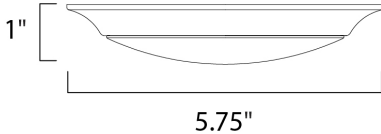

PRODUCT DESCRIPTION

This very compact LED flush mount directly installs on any 4" junction box and gives the look of a recessed trim. Constructed of Die Cast Aluminum, the Diverse luminaire is dimmable and also approved for wet or damp locations so it can be used in virtually any ceiling application, including showers.

MEASUREMENTS

DIMENSION : 5.75" L x 5.75" W x 1" H
 HANGING WEIGHT : 0.4 lb

LAMPING

INPUT VOLTAGE : 120V
 LUMENS : 900 Rated (800 Del.)
 BULB : 1 x 12W LED PCB , 12W Total
 BULB INCLUDED : (Integrated)
 DIMMABLE : Triac
 CRI : 80+ CRI
 COLOR_TEMP : 2700K