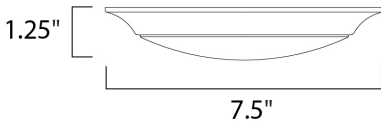

PRODUCT DESCRIPTION

This very compact LED flush mount directly installs on any 4" junction box and gives the look of a recessed trim. Constructed of Die Cast Aluminum, the Diverse luminaire is dimmable and also approved for wet or damp locations so it can be used in virtually any ceiling application, including showers.

MEASUREMENTS

DIMENSION : 7.5" L x 7.5" W x 1.25" H
 HANGING WEIGHT : 0.6 lb

LAMPING

LUMENS : 1,280 Rated (850 Del.)
 BULB : 1 x 15W LED AC Integrated , 15W Total
 BULB INCLUDED : (Integrated)
 DIMMABLE : Triac CL
 CRI : 90+ CRI
 COLOR_TEMP : 3000K