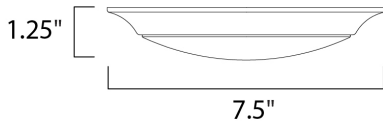

PRODUCT DESCRIPTION

This very compact LED flush mount directly installs on any 4" junction box and gives the look of a recessed trim. Constructed of Die Cast Aluminum, the Diverse luminaire is dimmable and also approved for wet or damp locations so it can be used in virtually any ceiling application, including showers.

MEASUREMENTS

DIMENSION : 7.5" L x 7.5" W x 1.25" H
 HANGING WEIGHT : 0.6 lb

LAMPING

LUMENS : 1,270 Rated (800 Del.)
 BULB : 1 x 15W LED PCB , 15W Total
 BULB INCLUDED : (Included)
 DIMMABLE : LED
 CRI : 90+ CRI
 COLOR_TEMP : 2700K