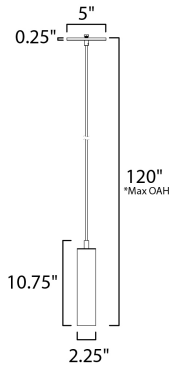

PRODUCT DESCRIPTION

Thin discs of evenly illuminated LED create the impression of recessed lighting. The die-cast aluminum housings are available in White, Black, Satin Nickel, and Polished Chrome all with a thoughtfully recessed White polycarbonate diffuser. High efficiency and good color rendering make this a perfect choice for your next project.

MEASUREMENTS

DIMENSION : 2.25" L x 2.25" W x 10.75" H
 MAX OAH : 120" OAH
 CANOPY : 5" W x 0.25" H x 5" L
 HANGING WEIGHT : 1.6 lb

LAMPING

INPUT VOLTAGE : V
 BULB :
 DIMMABLE :

FINISHES OPTION

-  Black (BK)
-  Polished Chrome (PC)
-  Satin Nickel (SN)
-  White (WT)