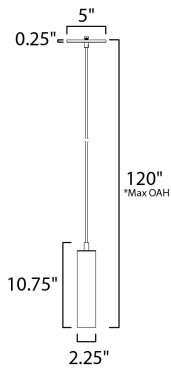

**FINISHES OPTION**

-  Black (BK)
-  Polished Chrome (PC)
-  Satin Nickel (SN)
-  White (WT)

**MATERIAL**

Aluminum

**ADDITIONAL**

OPERATING TEMPERATURE:  
-20°C (-4°F), 40°C (104°F)

\*max overall height

**MEASUREMENTS**

- DIMENSION : 2.25" L x 2.25" W x 10.75" H
- MAX OAH : 120" OAH
- CANOPY : 5" W x 0.25" H x 5" L
- HANGING WEIGHT : 1.6 lb

**LAMPING**

- INPUT VOLTAGE : V
- BULB :
- DIMMABLE :

Always consult a qualified electrician before installing any lighting product.