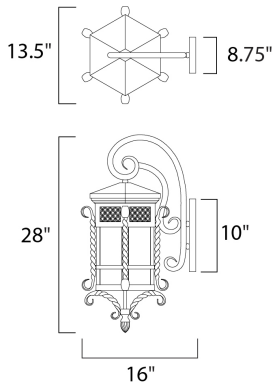

PRODUCT DESCRIPTION

MEASUREMENTS

DIMENSION : 13.5" W x 28" H x 16" Ext
 BACK PLATE : 5" W x 10" H x 12.5" HCO
 HANGING WEIGHT : 22.82 lb

LAMPING

INPUT VOLTAGE : 120V
 LUMENS : 1,760 Rated
 BULB : 1 x 12W LED E26 Medium , 12W Total
 BULB INCLUDED : (Included)
 DIMMABLE :
 CRI : 90+ CRI
 COLOR_TEMP : 3000K