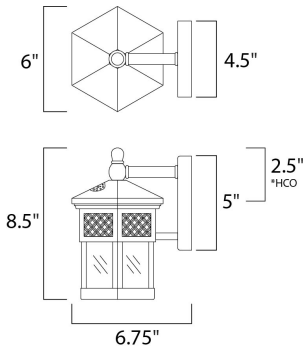

PRODUCT DESCRIPTION

MEASUREMENTS

DIMENSION : 6" W x 8.5" H x 6.75" Ext
BACK PLATE : 4.5" W x 5" H x 2.5" HCO
HANGING WEIGHT : 3.35 lb

LAMPING

INPUT VOLTAGE : 120V
LUMENS : 900 Rated
BULB : 1 x 9W LED E26 Medium , 9W Total
BULB INCLUDED : (Included)
DIMMABLE :
CRI : 90+ CRI
COLOR_TEMP : 3000K

FINISHES OPTION

Country Forge (CF)

GLASS

Frosted Seedy FS

MATERIAL

Forged Iron

RATINGS

cETLus
Wet Location

ADDITIONAL

RATED LIFE 25000 Hours
OPERATING TEMPERATURE:
-20°C (-4°F), 40°C (104°F)

Always consult a qualified electrician before installing any lighting product.