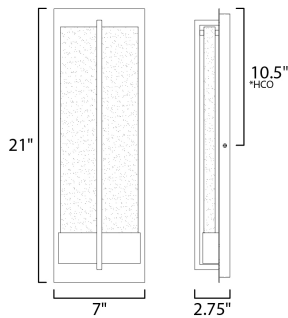

LAMPING

INPUT VOLTAGE : 120V
LUMENS : 800 Rated (640 Del.)
BULB : 1 x 9W LED PCB Integrated , 9W Total
BULB INCLUDED : (Integrated)
DIMMABLE : Electronic Low Voltage (ELV)
CRI : 90+ CRI
COLOR_TEMP : 3000K
LIGHTING_DIRECTION : Indirect