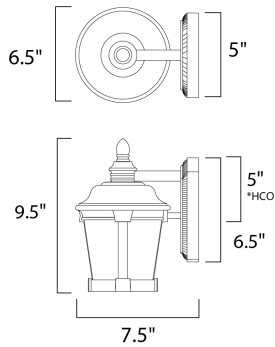

PRODUCT DESCRIPTION

MEASUREMENTS

DIMENSION : 6.5" W x 9.5" H x 7.5" Ext
BACK PLATE : 5" W x 6.5" H x 5" HCO
HANGING WEIGHT : 2.7 lb

LAMPING

INPUT VOLTAGE : 120V
LUMENS : 900 Rated (650 Del.)
BULB : 1 x 9W LED E26 Medium , 9W Total
BULB INCLUDED : (Included)
DIMMABLE :
CRI : 90+ CRI
COLOR_TEMP : 3000K

FINISHES OPTION

Bronze (BZ)

GLASS

Frosted Seedy FS

MATERIAL

Die Cast Aluminum, Glass

RATINGS

cETLus
Wet Location

ADDITIONAL

RATED LIFE 25000 Hours
OPERATING TEMPERATURE:
-20°C (-4°F), 40°C (104°F)

Always consult a qualified electrician before installing any lighting product.