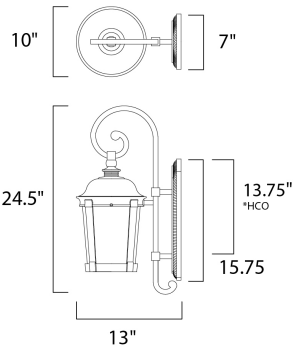

PRODUCT DESCRIPTION

MEASUREMENTS

DIMENSION : 10" W x 24.5" H x 13" Ext
BACK PLATE : 7" W x 15.75" H x 13.5" HCO
HANGING WEIGHT : 7.37 lb

LAMPING

INPUT VOLTAGE : 120V
LUMENS : 1,200 Rated (850 Del.)
BULB : 1 x 12W LED E26 Medium , 12W Total
BULB INCLUDED : (Included)
DIMMABLE :
CRI : 90+ CRI
COLOR_TEMP : 3000K

FINISHES OPTION

Bronze (BZ)

GLASS

Frosted Seedy FS

MATERIAL

Die Cast Aluminum, Glass

RATINGS

cETLus
Wet Location

ADDITIONAL

RATED LIFE 25000 Hours
OPERATING TEMPERATURE:
-20°C (-4°F), 40°C (104°F)

Always consult a qualified electrician before installing any lighting product.