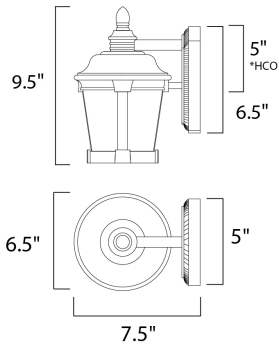

PRODUCT DESCRIPTION

MEASUREMENTS

DIMENSION : 8.5" W x 23" H x 11" Ext
BACK PLATE : 4.75" W x 14" H x 13.5" HCO
HANGING WEIGHT : 12.13 lb

LAMPING

INPUT VOLTAGE : 120V
LUMENS : 1,200 Rated (850 Del.)
BULB : 1 x 12W LED E26 Medium , 12W Total
BULB INCLUDED : (Included)
DIMMABLE :
CRI : 90+ CRI
COLOR_TEMP : 3000K

FINISHES OPTION

Country Forge (CF)

GLASS

Frosted Seedy FS

MATERIAL

Forged Steel

RATINGS

cETLus
Wet Location

ADDITIONAL

RATED LIFE 25000 Hours
OPERATING TEMPERATURE:
-20°C (-4°F), 40°C (104°F)

Always consult a qualified electrician before installing any lighting product.