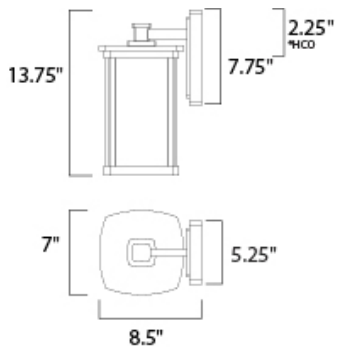

PRODUCT DESCRIPTION

MEASUREMENTS

DIMENSION : 7" W x 13.75" H x 8.5" Ext
BACK PLATE : 5.25" W x 7.75" H x 2.5" HCO
HANGING WEIGHT : 4.62 lb

LAMPING

INPUT VOLTAGE : V
LUMENS : 455 Rated
BULB : 1 x 7W LED LED , 7W Total
BULB INCLUDED : (Included)
COLOR_TEMP : 3000K

FINISHES OPTION

Platinum

GLASS

Frosted Seedy FS

RATINGS

Wet Location

ADDITIONAL

OPERATING TEMPERATURE:
-20°C (-4°F), 40°C (104°F)

Always consult a qualified electrician before installing any lighting product.