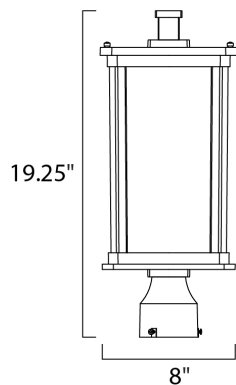

PRODUCT DESCRIPTION

MEASUREMENTS

DIMENSION : 8" W x 19.25" H
HANGING WEIGHT : 6.6 lb

LAMPING

INPUT VOLTAGE : V
LUMENS : 900 Rated
BULB : 1 x 12W LED GU24 , 12W Total
BULB INCLUDED : (Included)
DIMMABLE : Triac CL