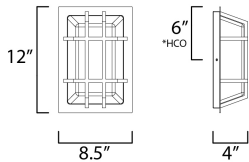

LAMPING

INPUT VOLTAGE : 120-277V
LUMENS : 1,630 Rated (780 Del.)
BULB : 1 x 15W LED PCB Integrated , 15W Total
BULB INCLUDED : (Integrated)
DIMMABLE : ELV or Triac CL
CRI : 80 CRI
COLOR_TEMP : 27/30/40/50K
LIGHTING_DIRECTION : Omni